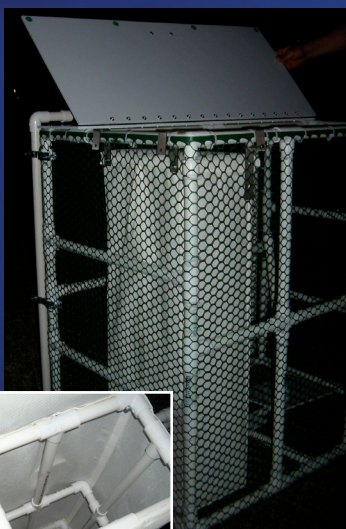

INTRODUCING THE MINNOW MANSION

A BAIT INSERT FOR THE FISH KENNEL™

Any fisherman knows that minnows and leeches can make quite a dent in the pocketbook throughout the course of the fishing season. Wouldn't it be great to show up at the cabin for a weekend of fishing and know your bait from the previous trip is healthy and ready to go?

Now introducing, The Minnow Mansion, a bait holding insert for The Fish Kennel.

Once again, it's virtually rust proof with a fine mesh to contain any size minnow or leach you'd like to keep healthy and fresh for your fishing outings. At 8" wide and 12" long and 32" deep, it is made to perfectly fit your Fish Kennel without infringing on the fish keeping capabilities of The Kennel. The cover also conveniently closes with velcro to contain those climbing leeches.